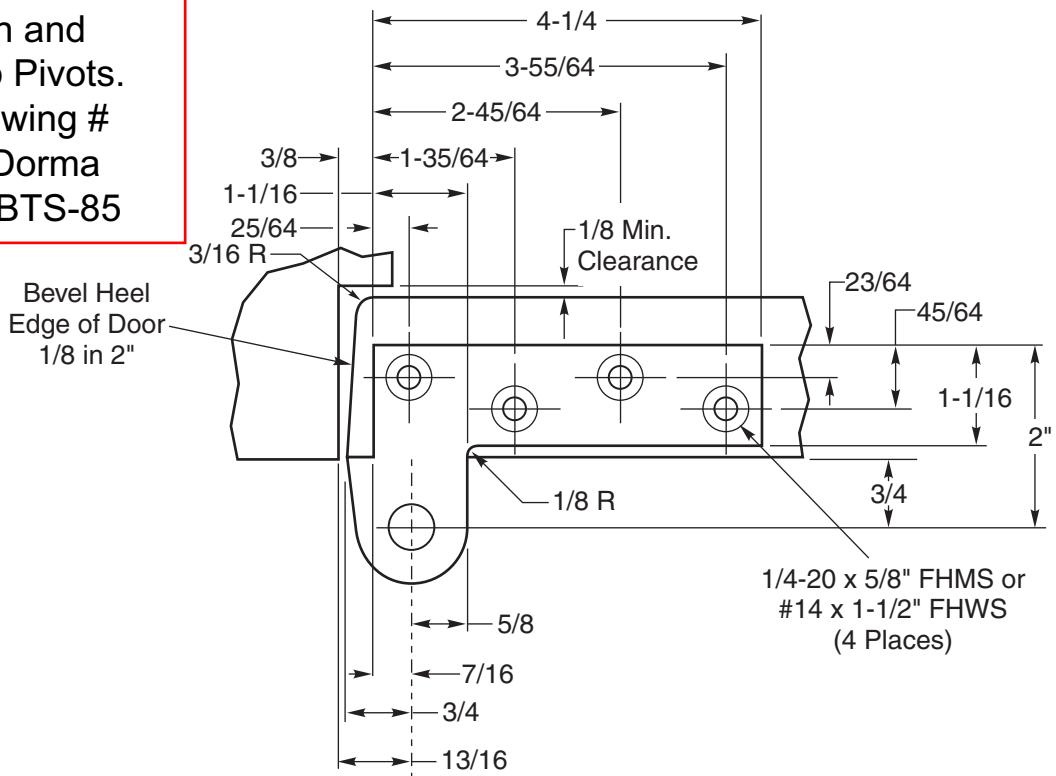

Note:  
 This template drawing  
 cross references for  
 both Rixson and  
 Dorma Top Pivots.  
 Rixson Drawing #  
 TP40000. Dorma  
 Drawing # BTS-85

Order Templaco Router Template Number:

**RIX-M-19-Top Pivot**

**Note the template supplied will be a two pocket template with both a left and a right hand layout on the same carrier. Template will do both door and frame. Frame must be broken down, not in place.**

**Top Pivot 3/4" and 1-1/2" Offset**

Rixson Model 180 & H180  
 Dorma Model 7500 Series

This drawing is to be used to select the correct Templaco Router Template for the hinges that you are installing. Do not use this drawing for any other purpose.